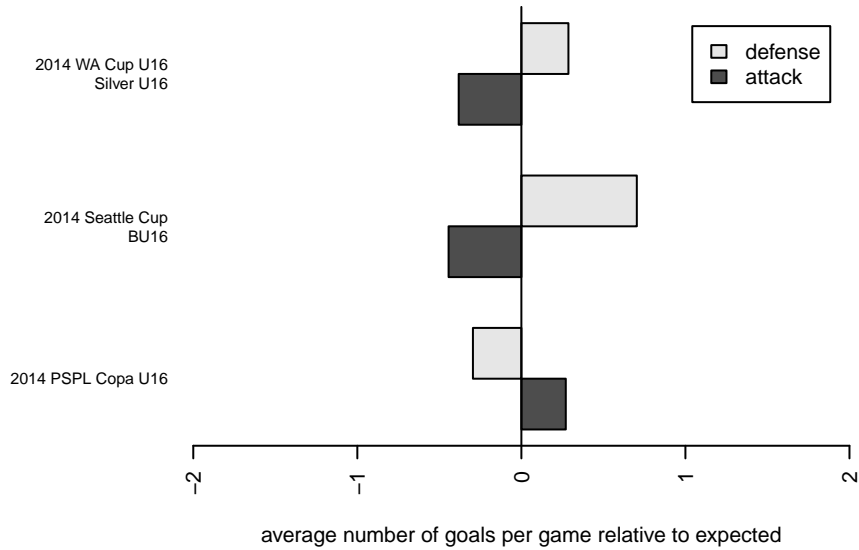

FC Tacoma Blue B98

FC Tacoma
 Tacoma, WA
 B98 total strength=1455
 attack=13.47 defense=6.98
 fall league = PSPL Copa U16
 notes= Nortac Sparta Red

alt names used:
 NORTAC FC Tacoma B98 Blue
 FC Tacoma Sparta Blue [B98]
 NORTAC FC TACOMA B98 BLUE ()

Venues played:
 2014 Seattle Cup BU16
 2014 PSPL Copa U16
 2014 WA Cup U16 Silver U16

FC Tacoma Blue B98
 Dots are actual minus expected GF (blue circles) and GA (red triangles).
 Blue line is smoothed change in attack strength. Red is smoothed change in defense strength.

**attack and defense variance (black dot)
relative to other teams
and top 10 in region**

**attack and defense rating
relative to others at age
and all opponents in last 13 months**

Performance relative to 13 month average