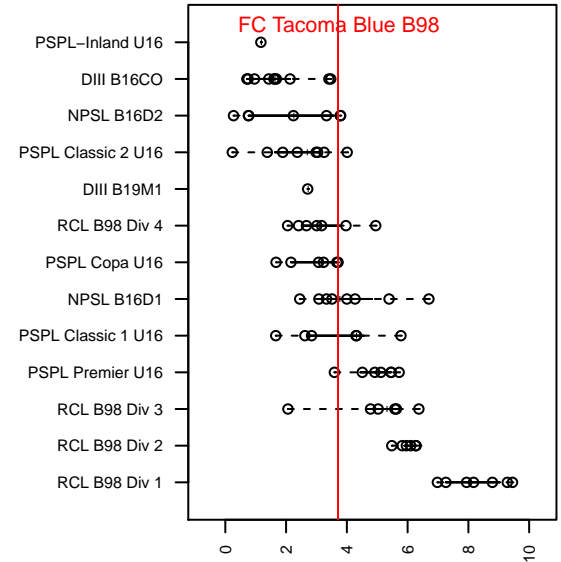

FC Tacoma Blue B98

FC Tacoma
 Tacoma, WA
 B98 total strength=1455
 attack=13.47 defense=6.98
 fall league = PSPL Copa U16
 notes= Nortac Sparta Red

alt names used:
 NORTAC FC Tacoma B98 Blue
 FC Tacoma Sparta Blue [B98]
 NORTAC FC TACOMA B98 BLUE ()

Venues played:
 2014 Seattle Cup BU16
 2014 PSPL Copa U16
 2014 WA Cup U16 Silver U16

FC Tacoma Blue B98
 Dots are actual minus expected GF (blue circles) and GA (red triangles).
 Blue line is smoothed change in attack strength. Red is smoothed change in defense strength.

**attack and defense variance (black dot)
relative to other teams
and top 10 in region**

**attack and defense rating
relative to others at age
and all opponents in last 13 months**

Performance relative to 13 month average