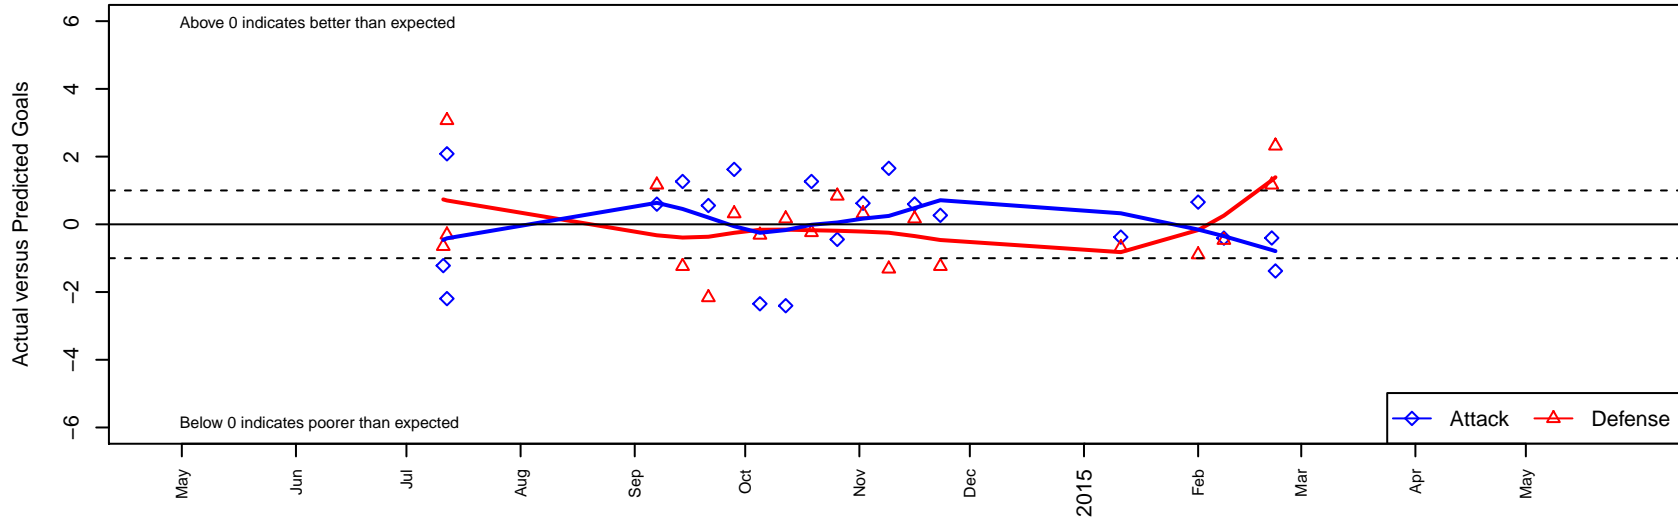

FC Tacoma Blue B98

FC Tacoma
 Tacoma, WA
 B98 total strength=1455
 attack=13.47 defense=6.98
 fall league = PSPL Copa U16
 notes= Nortac Sparta Red

alt names used:
 NORTAC FC Tacoma B98 Blue
 FC Tacoma Sparta Blue [B98]
 NORTAC FC TACOMA B98 BLUE ()

Venues played:
 2014 Seattle Cup BU16
 2014 PSPL Copa U16
 2014 WA Cup U16 Silver U16

FC Tacoma Blue B98
 Dots are actual minus expected GF (blue circles) and GA (red triangles).
 Blue line is smoothed change in attack strength. Red is smoothed change in defense strength.

**attack and defense variance (black dot)
relative to other teams
and top 10 in region**

**attack and defense rating
relative to others at age
and all opponents in last 13 months**

Performance relative to 13 month average