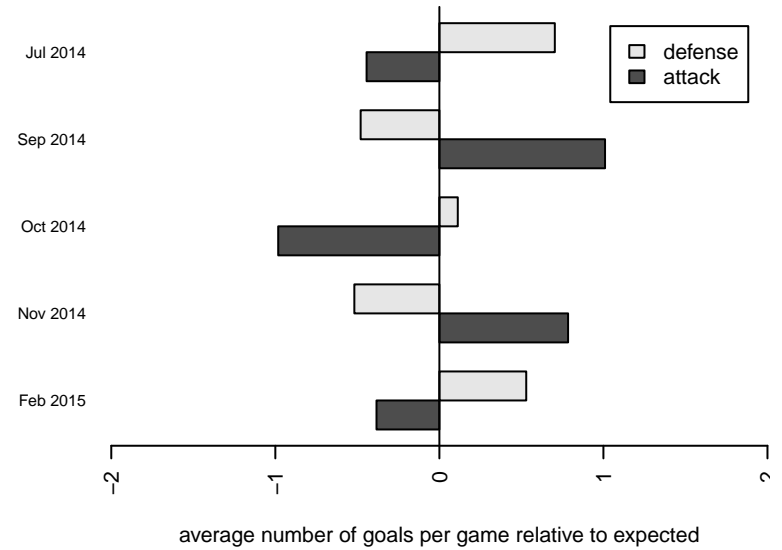

Performance relative to 13 month average